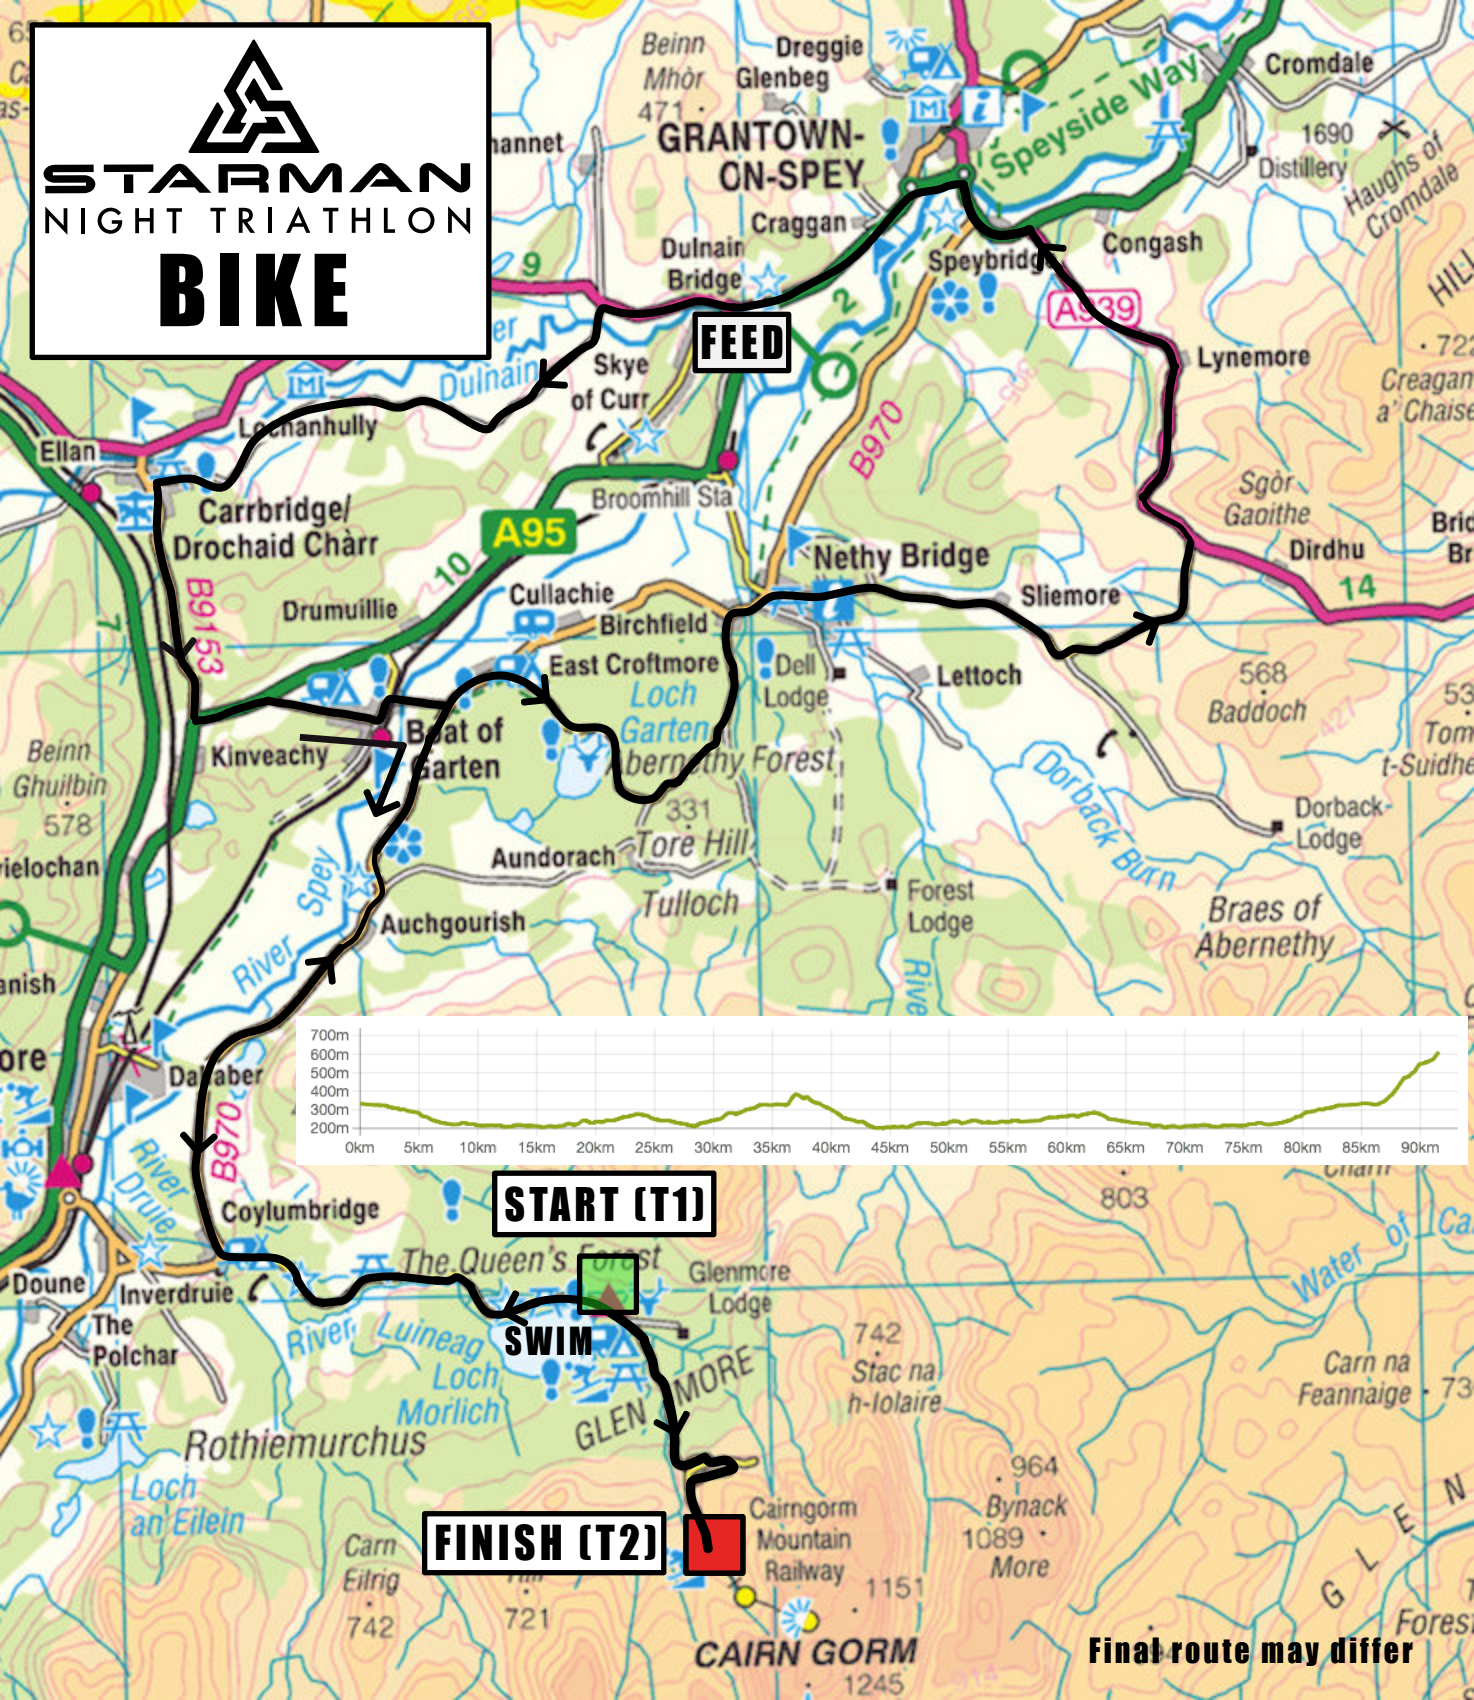

STAR MAN NIGHT TRIATHLON BIKE

FEED

START (T1)

SWIM

FINISH (T2)

Final route may differ